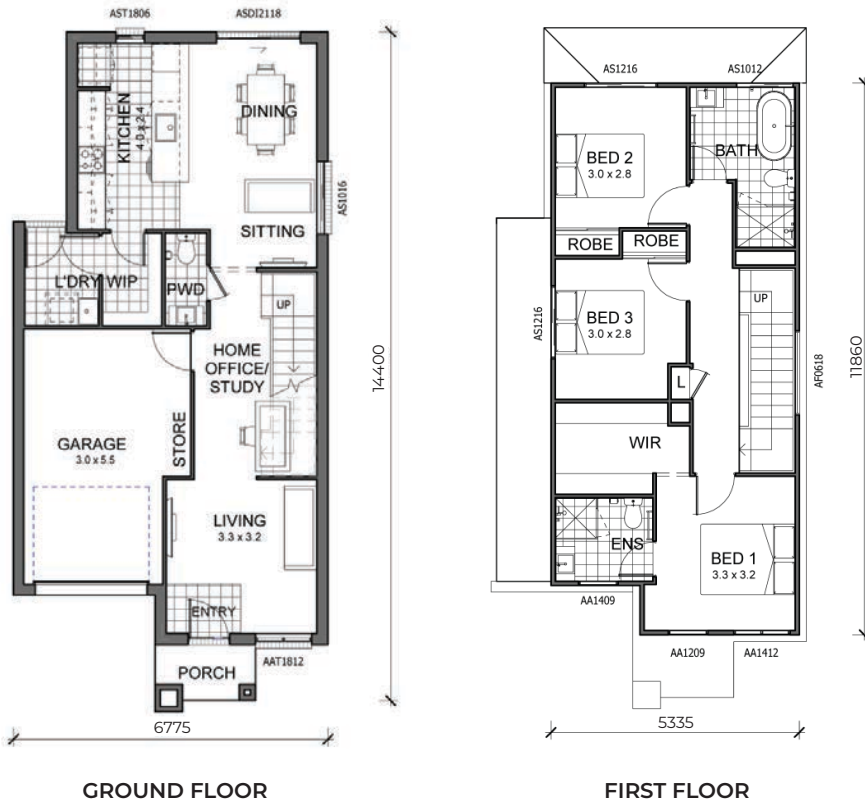

Your Home, Your Life

TEMPO LIVING

Experience the Tempo Living Difference with our Move in Ready Price.

Pulse I

Home Design

PULSE I

PULSE I FLOOR PLAN:

PULSE I HOME FEATURES:

- Designed to suit 8m x 25m lots
- Zero lot compatible
- Open plan kitchen, dining & sitting
- Functional home office / study to ground floor
- Second living space to ground floor
- Generous walk-in robe to master bedroom
- Compact design with multiple floor options

The small print: This brochure is effective as of 1st December, 2020. Please refer to your Tempo Living Tender and Tender Plans for complete details, specification and all Inclusions. The Tempo Living Fixed Price Guarantee and Tempo Living Move in Ready Price applies to an ideal block which has minimal fall, an M Class classification and service connections located within the lot boundaries. All Inclusion selections are to be made from the Tempo Living range. The inclusions, products and suppliers may change without notice and may vary slightly in colour, style and finish. Inclusions located in any display home, sales centre, or marketing imagery may differ slightly to the specification provided in our base specification.

- Designed to suit 8m x 25m lots
- Zero lot compatible
- Open plan kitchen, dining, family & sitting
- Media to first floor
- Second living space to ground floor
- Walk-in robe to bed 2
- Compact design with multiple floor plan options