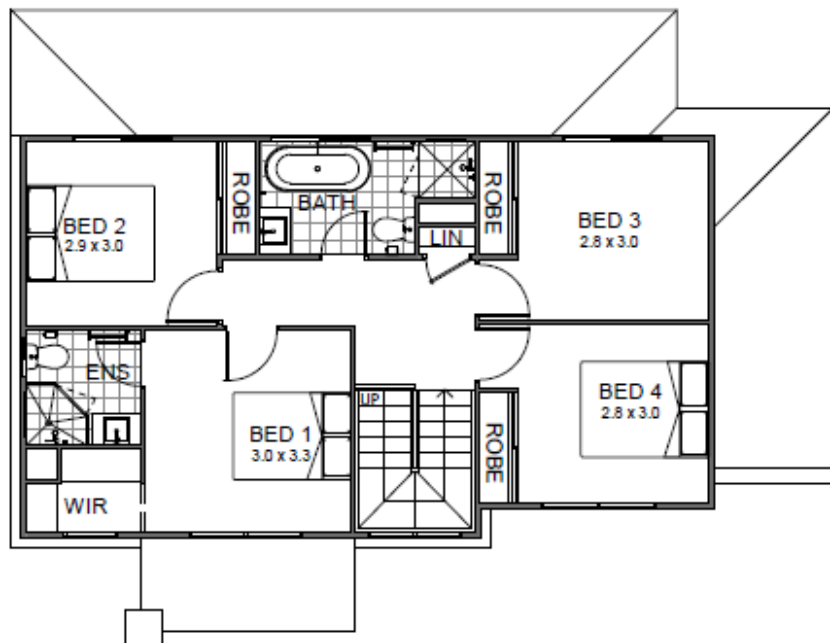

First Floor

Payment process

Land

- $2k non-refundable initial deposit
- 5% deposit on land exchange
- Forecast land registration: April 2024

Build

- $5000 – Plan & HBA Request Fee
- 5% Build Contract Deposit
- Tender Fixed Price to: October 24

Tempo Living
10-10-20
Build Guarantee

Please refer to your Tempo Living Tender and Tender Plans for complete details, specification and all Inclusions. All Inclusion selections are to be made from the Tempo Living range. The inclusions, products and suppliers may change without notice and may vary slightly in colour, style and finish. Inclusions located in any display home, sales centre, or marketing imagery may differ slightly to the specification provided in our base specification. Please speak to our Sales Consultants or a Tempo Living representative for full details.