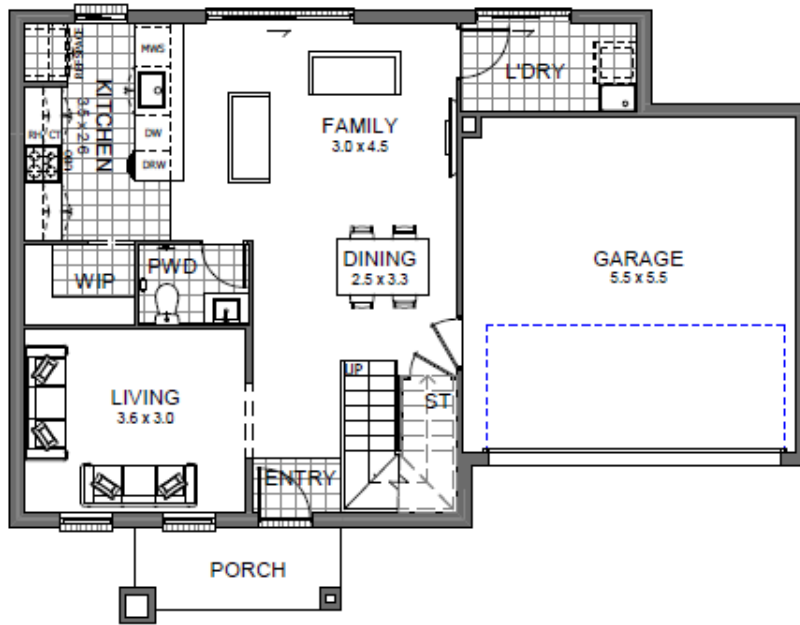

Ground Floor