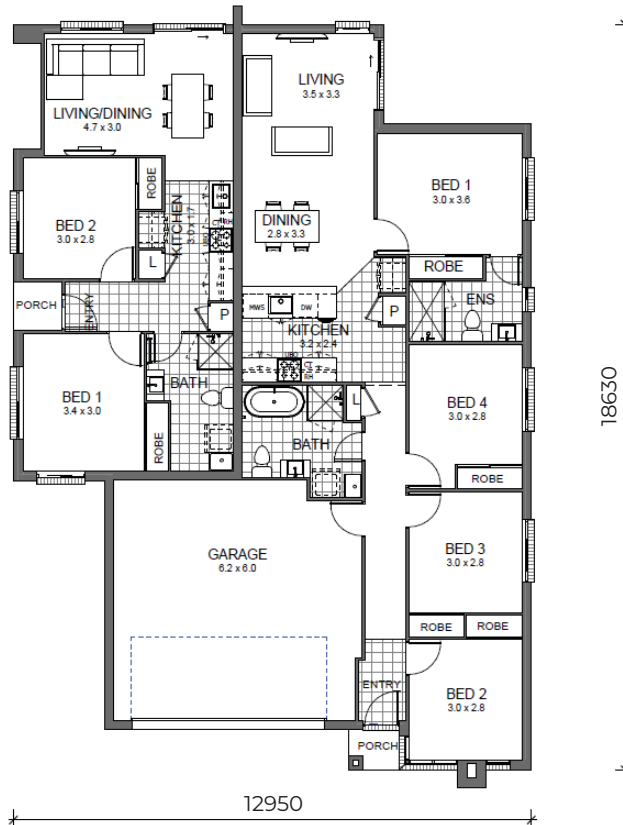

- Designed to suit 15m x 30m lots
- Dual key design
- Suits investors or astute buyer providing additional income
- Well proportioned bedrooms with generous storage
- Lock up garage to both dwellings
- Open plan kitchen, living & dining

Your Home, Your Life

TEMPO LIVING

Experience the Tempo Living Difference with our Move in Ready Price.

Jazz II

Home Design

 4+2  2+1  1+1  2

JAZZ II

JAZZ II ESSENCE FLOOR PLAN:

JAZZ II HOME FEATURES:

- Designed to suit 15m x 30m lots
- Dual key design
- Suits investors or astute buyer providing additional income
- Well proportioned bedrooms with generous storage
- Double garage to main dwelling
- Open plan kitchen, living & dining