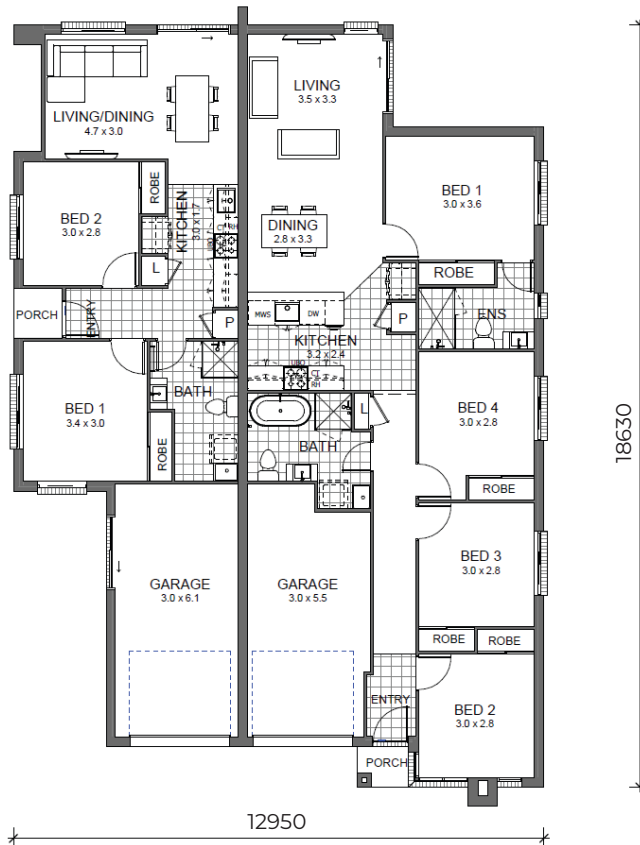

Your Home, Your Life

TEMPO LIVING

Experience the Tempo Living Difference with our Move in Ready Price.

Jazz I Home Design

 4+2  2+1  1+1  1+1

JAZZ I

JAZZ I ESSENCE FLOOR PLAN:

JAZZ I HOME FEATURES:

- Designed to suit 15m x 30m lots
- Dual key design
- Suits investors or astute buyer providing additional income
- Well proportioned bedrooms with generous storage
- Lock up garage to both dwellings
- Open plan kitchen, living & dining

The small print: This brochure is effective as of 31st March, 2020. Please refer to your Tempo Living Tender and Tender Plans for complete details, specification and all Inclusions. The Tempo Living Fixed Price Guarantee and Tempo Living Move in Ready Price applies to an ideal block which has minimal fall, an M Class classification and service connections located within the lot boundaries. All Inclusion selections are to be made from the Tempo Living range. The inclusions, products and suppliers may change without notice and may vary slightly in colour, style and finish. Inclusions located in any display home, sales centre, or marketing imagery may differ slightly to the specification provided in our base specification.

JAZZ II HOME FEATURES:

- Designed to suit 15m x 30m lots
- Dual key design
- Suits investors or astute buyer providing additional income
- Well proportioned bedrooms with generous storage
- Double garage to main dwelling
- Open plan kitchen, living & dining