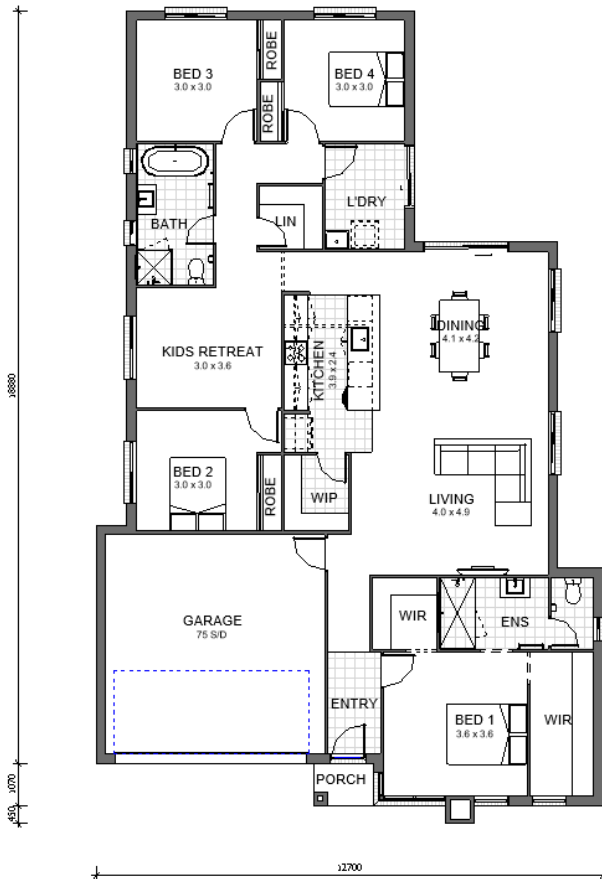

CADENCE IV

CADENCE IV ESSENCE FLOOR PLAN:

HOME FEATURES:

- His & Hers WIR to Master Bedroom
- Spacious Ensuite with separate WC
- Open plan Kitchen, Living & Dining
- Four bedrooms with separate Kids retreat